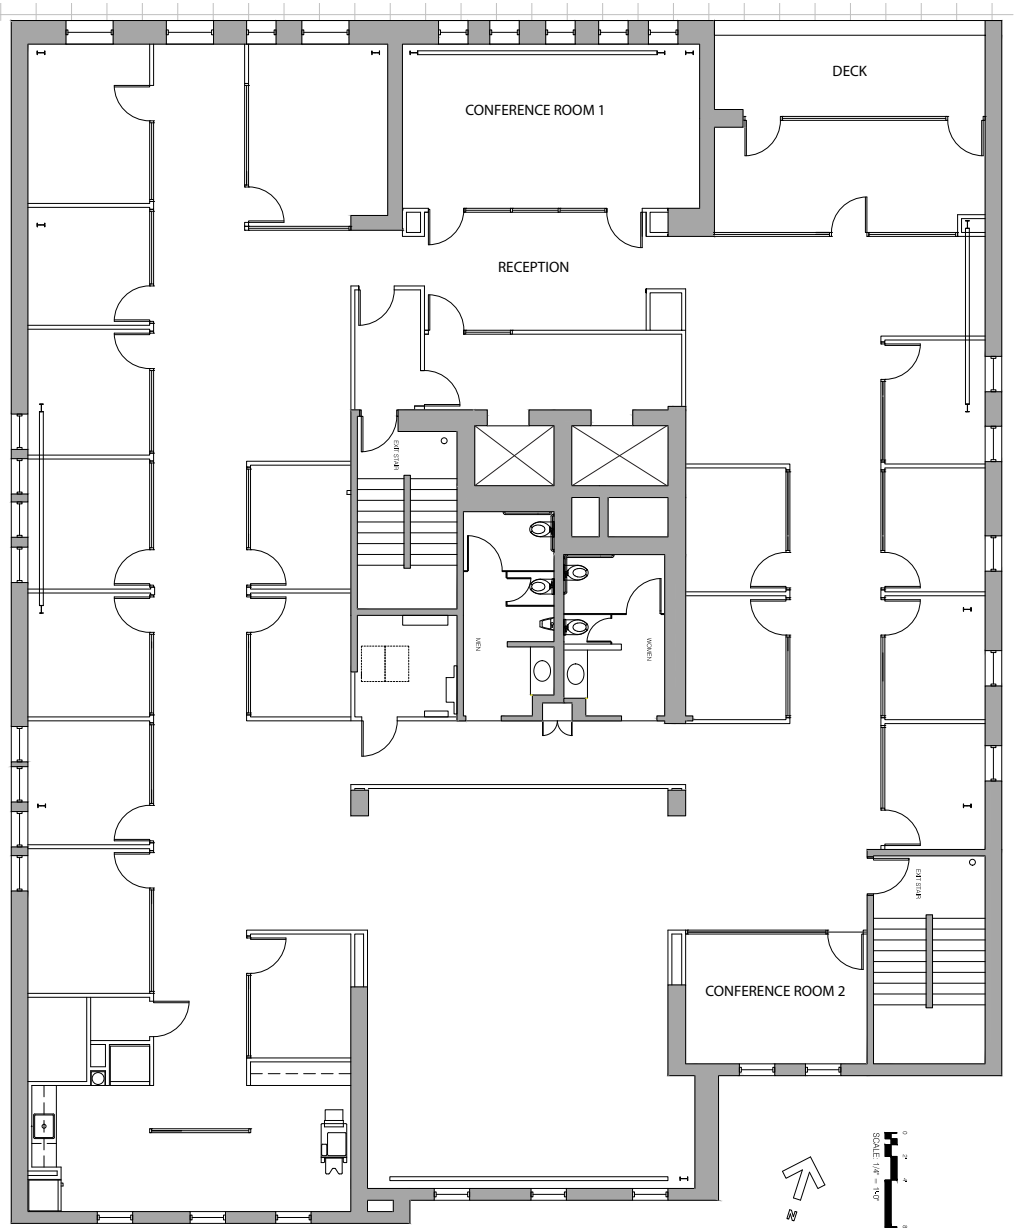

# 535

**PACIFIC AVENUE**  
San Francisco, California  
**The Little Fox Theater**  
Prime Jackson Square Location

## 3rd Floor

FLOOR	RSF	FLOOR COMMENTS
3	±7,829	Historic full floor opportunity on San Francisco's famous Barbary Coast. The Little Fox Theatre Building, 535 Pacific Ave. Be inspired and office in the same building where Francis Ford Coppola created the screenplay for the Godfather. The entire third floor with mixes of brick, steel and wood. Also a terrace overlooking Pacific Av. Parking garages on three sides of the building. 18 private offices, two conference rooms and open areas for at least 20 more. <b>Available August 1, 2016.</b>

### Building Highlights

- Character filled, historic, Little Fox Theater Building.
- Excellent Jackson Square District location between Kearny and Montgomery Street.
- Views of San Francisco.
- Outside terrace access.
- Exposed brick walls interior.