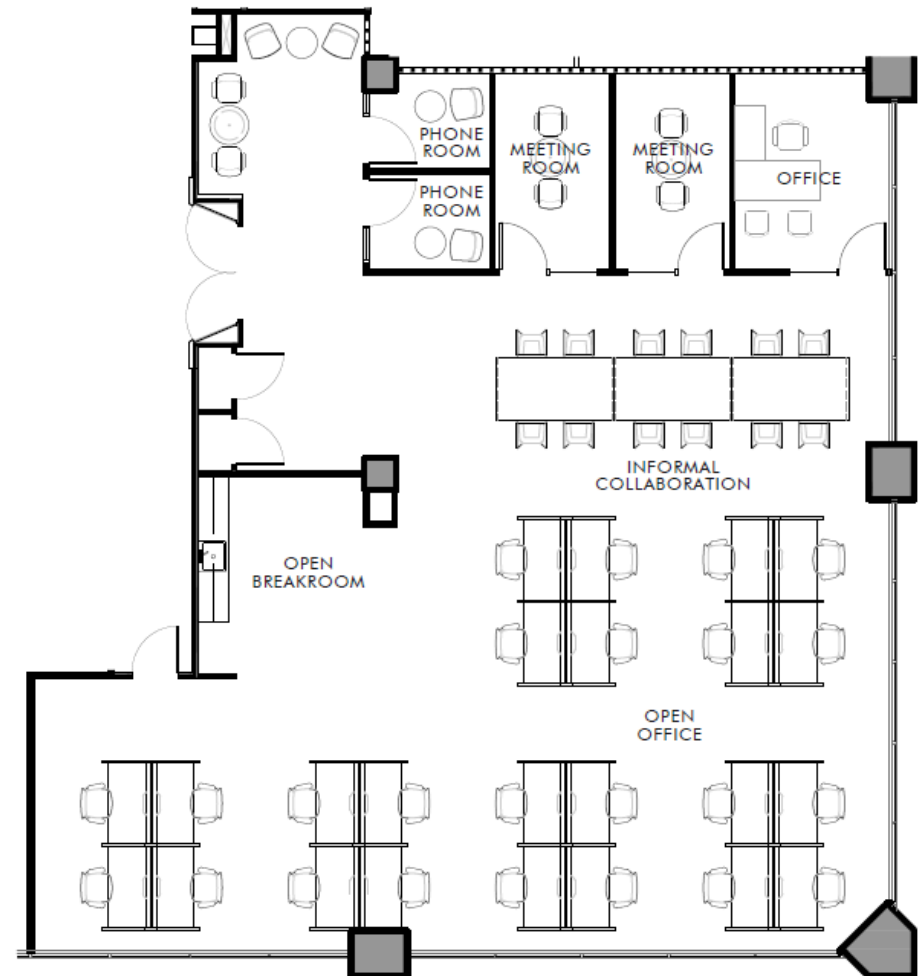

SPACE FEATURES

- :: One perimeter office
- :: Two meeting rooms
- :: Two phone rooms
- :: Open kitchen
- :: Large open area
- :: Great natural light
- :: Double-door elevator identity
- :: Available now

KEY PLAN

**FOR MORE INFORMATION,
PLEASE CONTACT:**

Meade Boutwell
+1 415 772 0255
meade.boutwell@cbre.com
Lic. 00880462

Sam Stein
+1 415 772 0209
sam.stein@cbre.com
Lic. 02026162

© 2018 CBRE, Inc. This information has been obtained from sources believed reliable. While we do not doubt its accuracy, we have not verified it and make no guaranty, warranty or representation about it. It is your responsibility to independently confirm its accuracy and completeness.