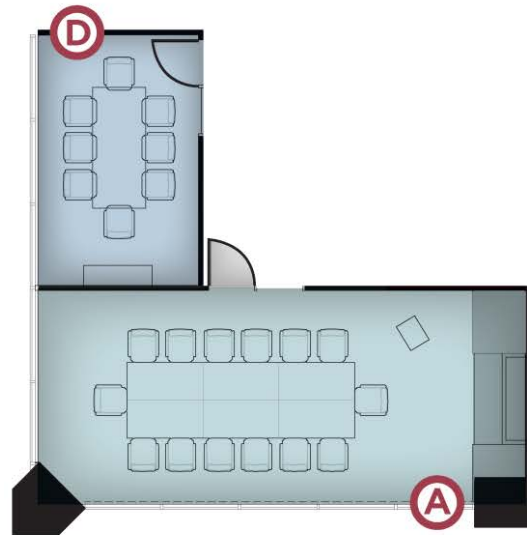

AVAILABLE SPACES

SUITE	RSF (Approx.)	DATE AVAILABLE	COMMENTS
1500	3,596	-	LEASED!
1580	3,319	Now	Recently improved suite with one perimeter office, two meeting rooms, two phone rooms, open kitchen and large open area. Double-door elevator identity.

CONFERENCE SEATING

CLASSROOM SEATING

AUDITORIUM SEATING

Tenants at **180 Montgomery Street** enjoy the benefits of perfectly appointed event and conference space coupled with superior support.

LARGE CONFERENCE ROOM

- (A)** Conference seating up to 14
- (B)** Classroom seating up to 16
- (C)** Auditorium seating up to 31

FULL EVENT SUPPORT AND SETUP

COMPLIMENTARY WI-FI/ HIGH-SPEED INTERNET

SMALL CONFERENCE ROOM

- (D)** Seating up to 8