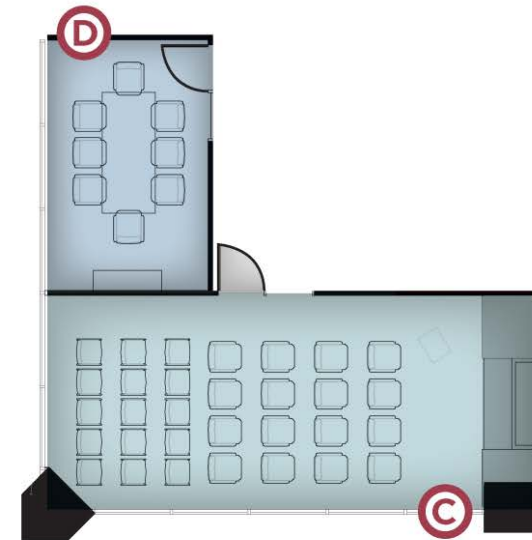

AVAILABLE SPACES

SUITE	RSF (Approx.)	DATE AVAILABLE	COMMENTS
1500	3,596	-	LEASED!
1580	3,319	Now	Recently improved suite with one perimeter office, two meeting rooms, two phone rooms, open kitchen and large open area. Double-door elevator identity.

CONFERENCE SEATING

CLASSROOM SEATING

AUDITORIUM SEATING

Tenants at **180 Montgomery Street** enjoy the benefits of perfectly appointed event and conference space coupled with superior support.

LARGE CONFERENCE ROOM

- (A)** Conference seating up to 14
- (B)** Classroom seating up to 16
- (C)** Auditorium seating up to 31

FULL EVENT SUPPORT AND SETUP

COMPLIMENTARY WI-FI/ HIGH-SPEED INTERNET

SMALL CONFERENCE ROOM

- (D)** Seating up to 8