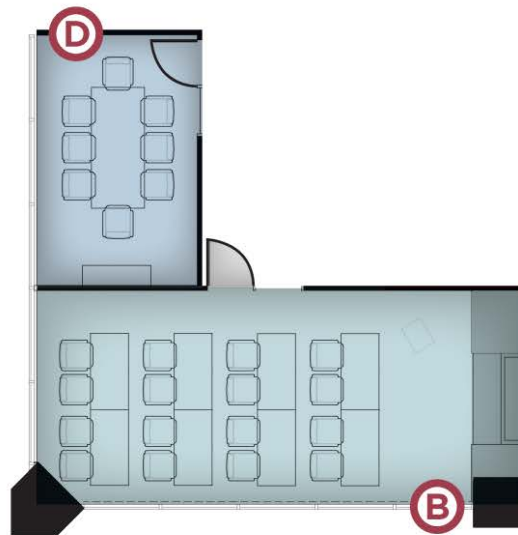

AVAILABLE SPACES

SUITE	RSF (Approx.)	DATE AVAILABLE	COMMENTS
1500	3,596	-	LEASED!
1580	3,319	Now	Recently improved suite with one perimeter office, two meeting rooms, two phone rooms, open kitchen and large open area. Double-door elevator identity.

CONFERENCE SEATING

CLASSROOM SEATING

AUDITORIUM SEATING

Tenants at **180 Montgomery Street** enjoy the benefits of perfectly appointed event and conference space coupled with superior support.

LARGE CONFERENCE ROOM

- (A)** Conference seating up to 14
- (B)** Classroom seating up to 16
- (C)** Auditorium seating up to 31

FULL EVENT SUPPORT AND SETUP

COMPLIMENTARY WI-FI/ HIGH-SPEED INTERNET

SMALL CONFERENCE ROOM

- (D)** Seating up to 8