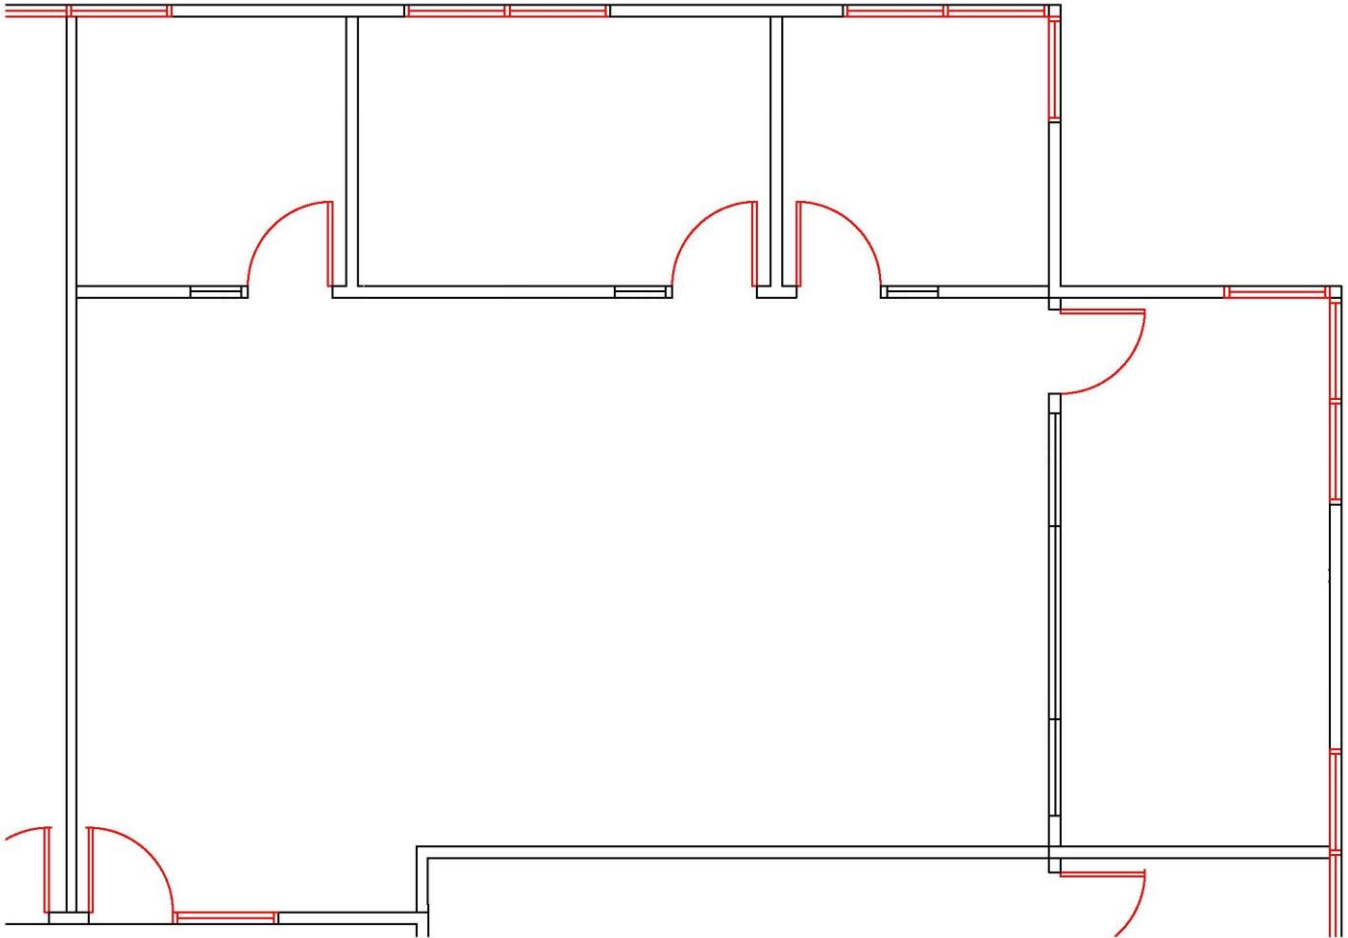

1000 Sansome Street, First Floor, San Francisco, California 94111
Tel: 415.951.0500 Fax: 415.273.2901 www.atcpartners.com

SAN BRUNO OFFICE PARK

881-883 Sneath Lane, Suite 112
1,560 rsf

(not to scale)

For further information, please contact: