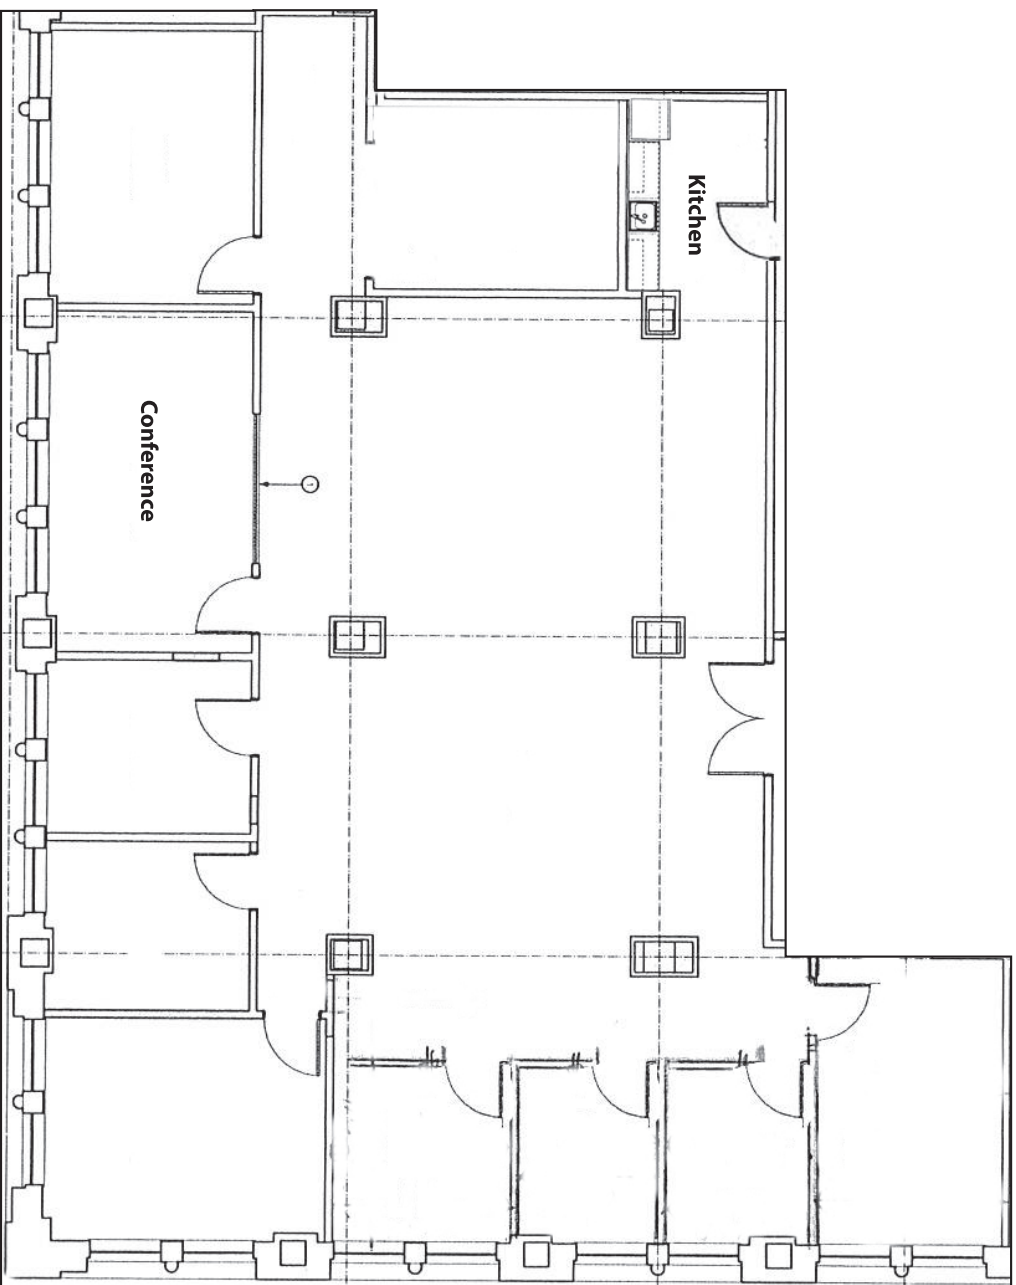

# 5th Floor

PINE STREET

SUITE	RSF	COMMENTS
501	3344	Classic corner suite with 8 window line private offices and a conference room for 8-10 people on the window line. Double door identify directly off the elevator. Open area for 6 to 8 cubicles. Server storage area as well as separate kitchen area. Perfect for a law firm, consulting firm, accountants or anyone needing traditional private offices. <b>Available Now.</b>